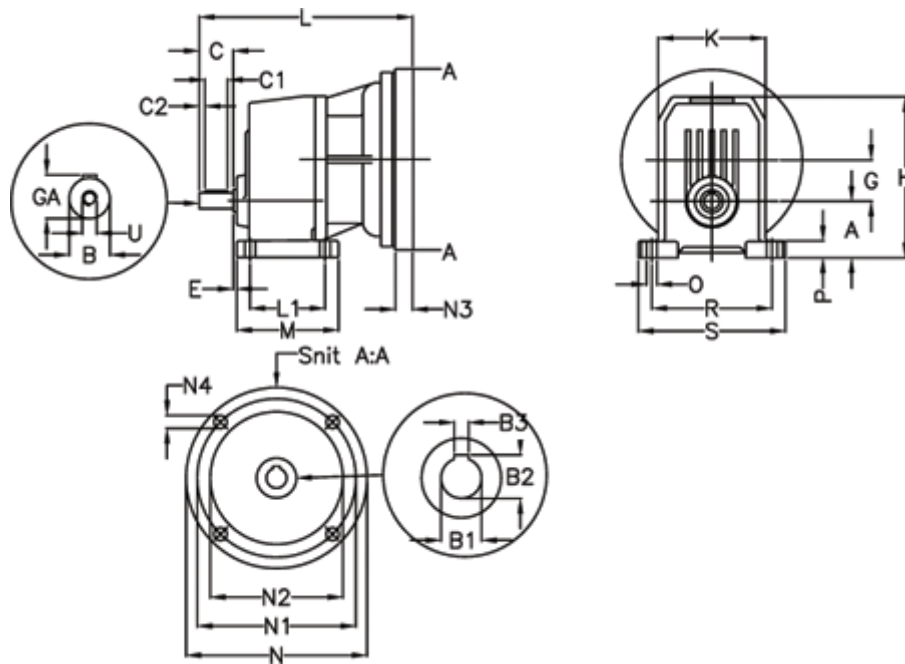

Article number: 40550500881240
 Description: Single Stage Helical Gear
 S 501-8,8-P100B5

Measures

A = 82	E = 25.5	M = 190.0	R = 225
B = 38	F = 10x8x60	N = 250	S = 270
B1 = 28	G = 73.5	N1 = 215	U = M12
B2 = 31.3	GA = 41.0	N2 = 180	
B3 = 8	H = 278.5	N3 = -	
C = 80	K = 185	N4 = M12x16	
C1 = 60	L = 344	O = 18	
C2 = 10	L1 = 145.0	P = 25.0	